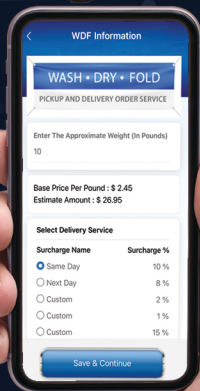

POS WDF System & PUD Mobile App

All-in-One System:

Fully Integrated WDF POS and PUD App
with SpyderWash
Self Service
Card Readers

Features:

- Process and Track Wash Dry & Fold Orders
- Pick Up & Delivery Integration with DoorDash
- Fully Integrated POS Hardware
- Dual Display - Employee Facing and Customer Facing
- Robust Inventory Management
- Employee Time Clock Reports and Shift Tracking
- Implement Employee Daily Checklists and Tasks
- Real Time Reporting
- Promotional Discounts
- Optional Work Flow Tablet for Attendants