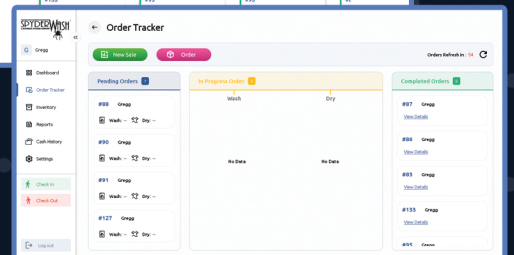

POS WDF System & PUD Mobile App

All-in-One System:

Fully Integrated WDF POS and PUD App
with SpyderWash
Self Service
Card Readers

Features:

- Process and Track Wash Dry & Fold Orders
- Pick Up & Delivery Integration with DoorDash
- Fully Integrated POS Hardware
- Dual Display - Employee Facing and Customer Facing
- Robust Inventory Management
- Employee Time Clock Reports and Shift Tracking
- Implement Employee Daily Checklists and Tasks
- Real Time Reporting
- Promotional Discounts
- Optional Work Flow Tablet for Attendants