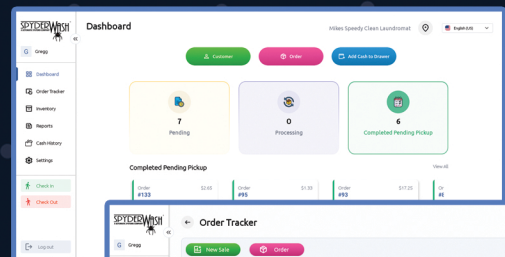

POS WDF System & PUD Mobile App

All-in-One System:

Fully Integrated WDF POS and PUD App
with SpyderWash
Self Service
Card Readers

Features:

- Process and Track Wash Dry & Fold Orders
- Pick Up & Delivery Integration with DoorDash
- Fully Integrated POS Hardware
- Dual Display - Employee Facing and Customer Facing
- Robust Inventory Management
- Employee Time Clock Reports and Shift Tracking
- Implement Employee Daily Checklists and Tasks
- Real Time Reporting
- Promotional Discounts
- Optional Work Flow Tablet for Attendants