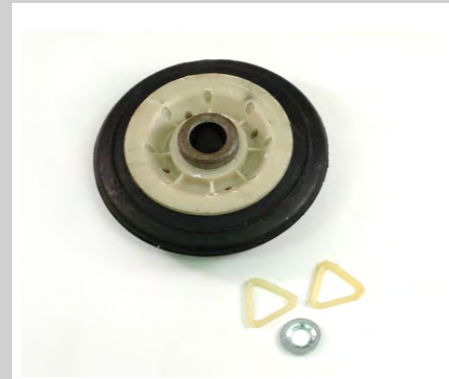

3406105
DOOR SWITCH
WITCH WIRE AND PLUG

3406107
DOOR SWITCH
FOR DRYERS

3363892
PUMP, 2 PORT
DIRECT DRIVE, LP121

3387134
THERMOSTAT
INTERNAL BIAS

3387747
HEATER ELEMENT
5400W

349241
DRUM ROLLER
2-PACK

349241T
DRUM ROLLER
2-PACK