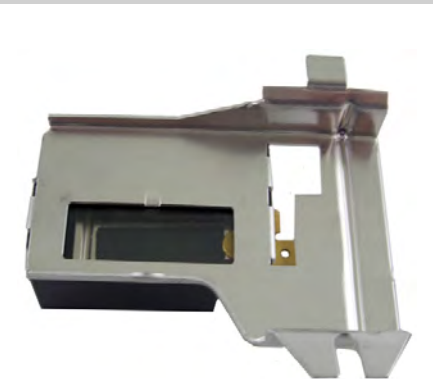

338906
SENSOR GLO BAR
ROUND/FLAT, DE353