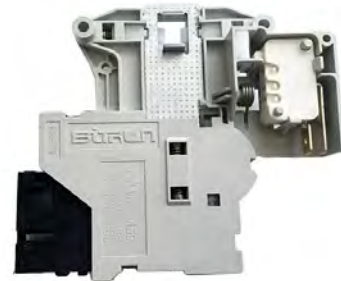

70359801P
 DRYER ASSY BLOWER
 8.72 OD (T30) PKG

802220P
 VALVE, WATER-MIXING
 21N10T 120V

802317P
 DOOR LATCH SWITCH ASSY
 PKG

D510142P
 IDLER WHEEL & BEARING
 PKG, ASSY #510142P

D510184P
 ASSY IGNITER & BRACKET
 PKG, #510184, 510184P

D510701
 DRYER THERMOSTAT
 (L225-40F) OEM

802700
 GLASS MOUNTING

802803
 DOOR CATCH ASSY

803920
 DOOR LOCK
 OEM ORIGINAL

RB150003
 BELT & PUMP KIT
 M/N 8/POST

RB170002
 KIT, ROLLER 1992 &
 NEWER SM DRYER

Free shipping
 on orders
\$1500
 or more!