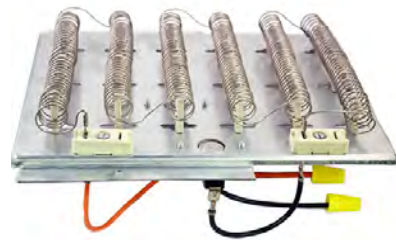

61928
 DRYER ASSY HEATER KIT
 208/4.75KW 60HZ

70298701B
 DRYER ASSY ROLLER
 BEARING, (Z70616701)

807837P
 MIXING VALVE 100-127V OEM
 ORIGINAL GHT (YELLOW) PKG

959P3
 WASHER KIT,
 IDLER LEVEL AND BELT

D504082
 WASHER WAVE,
 IDLER LEVEL AND BELT